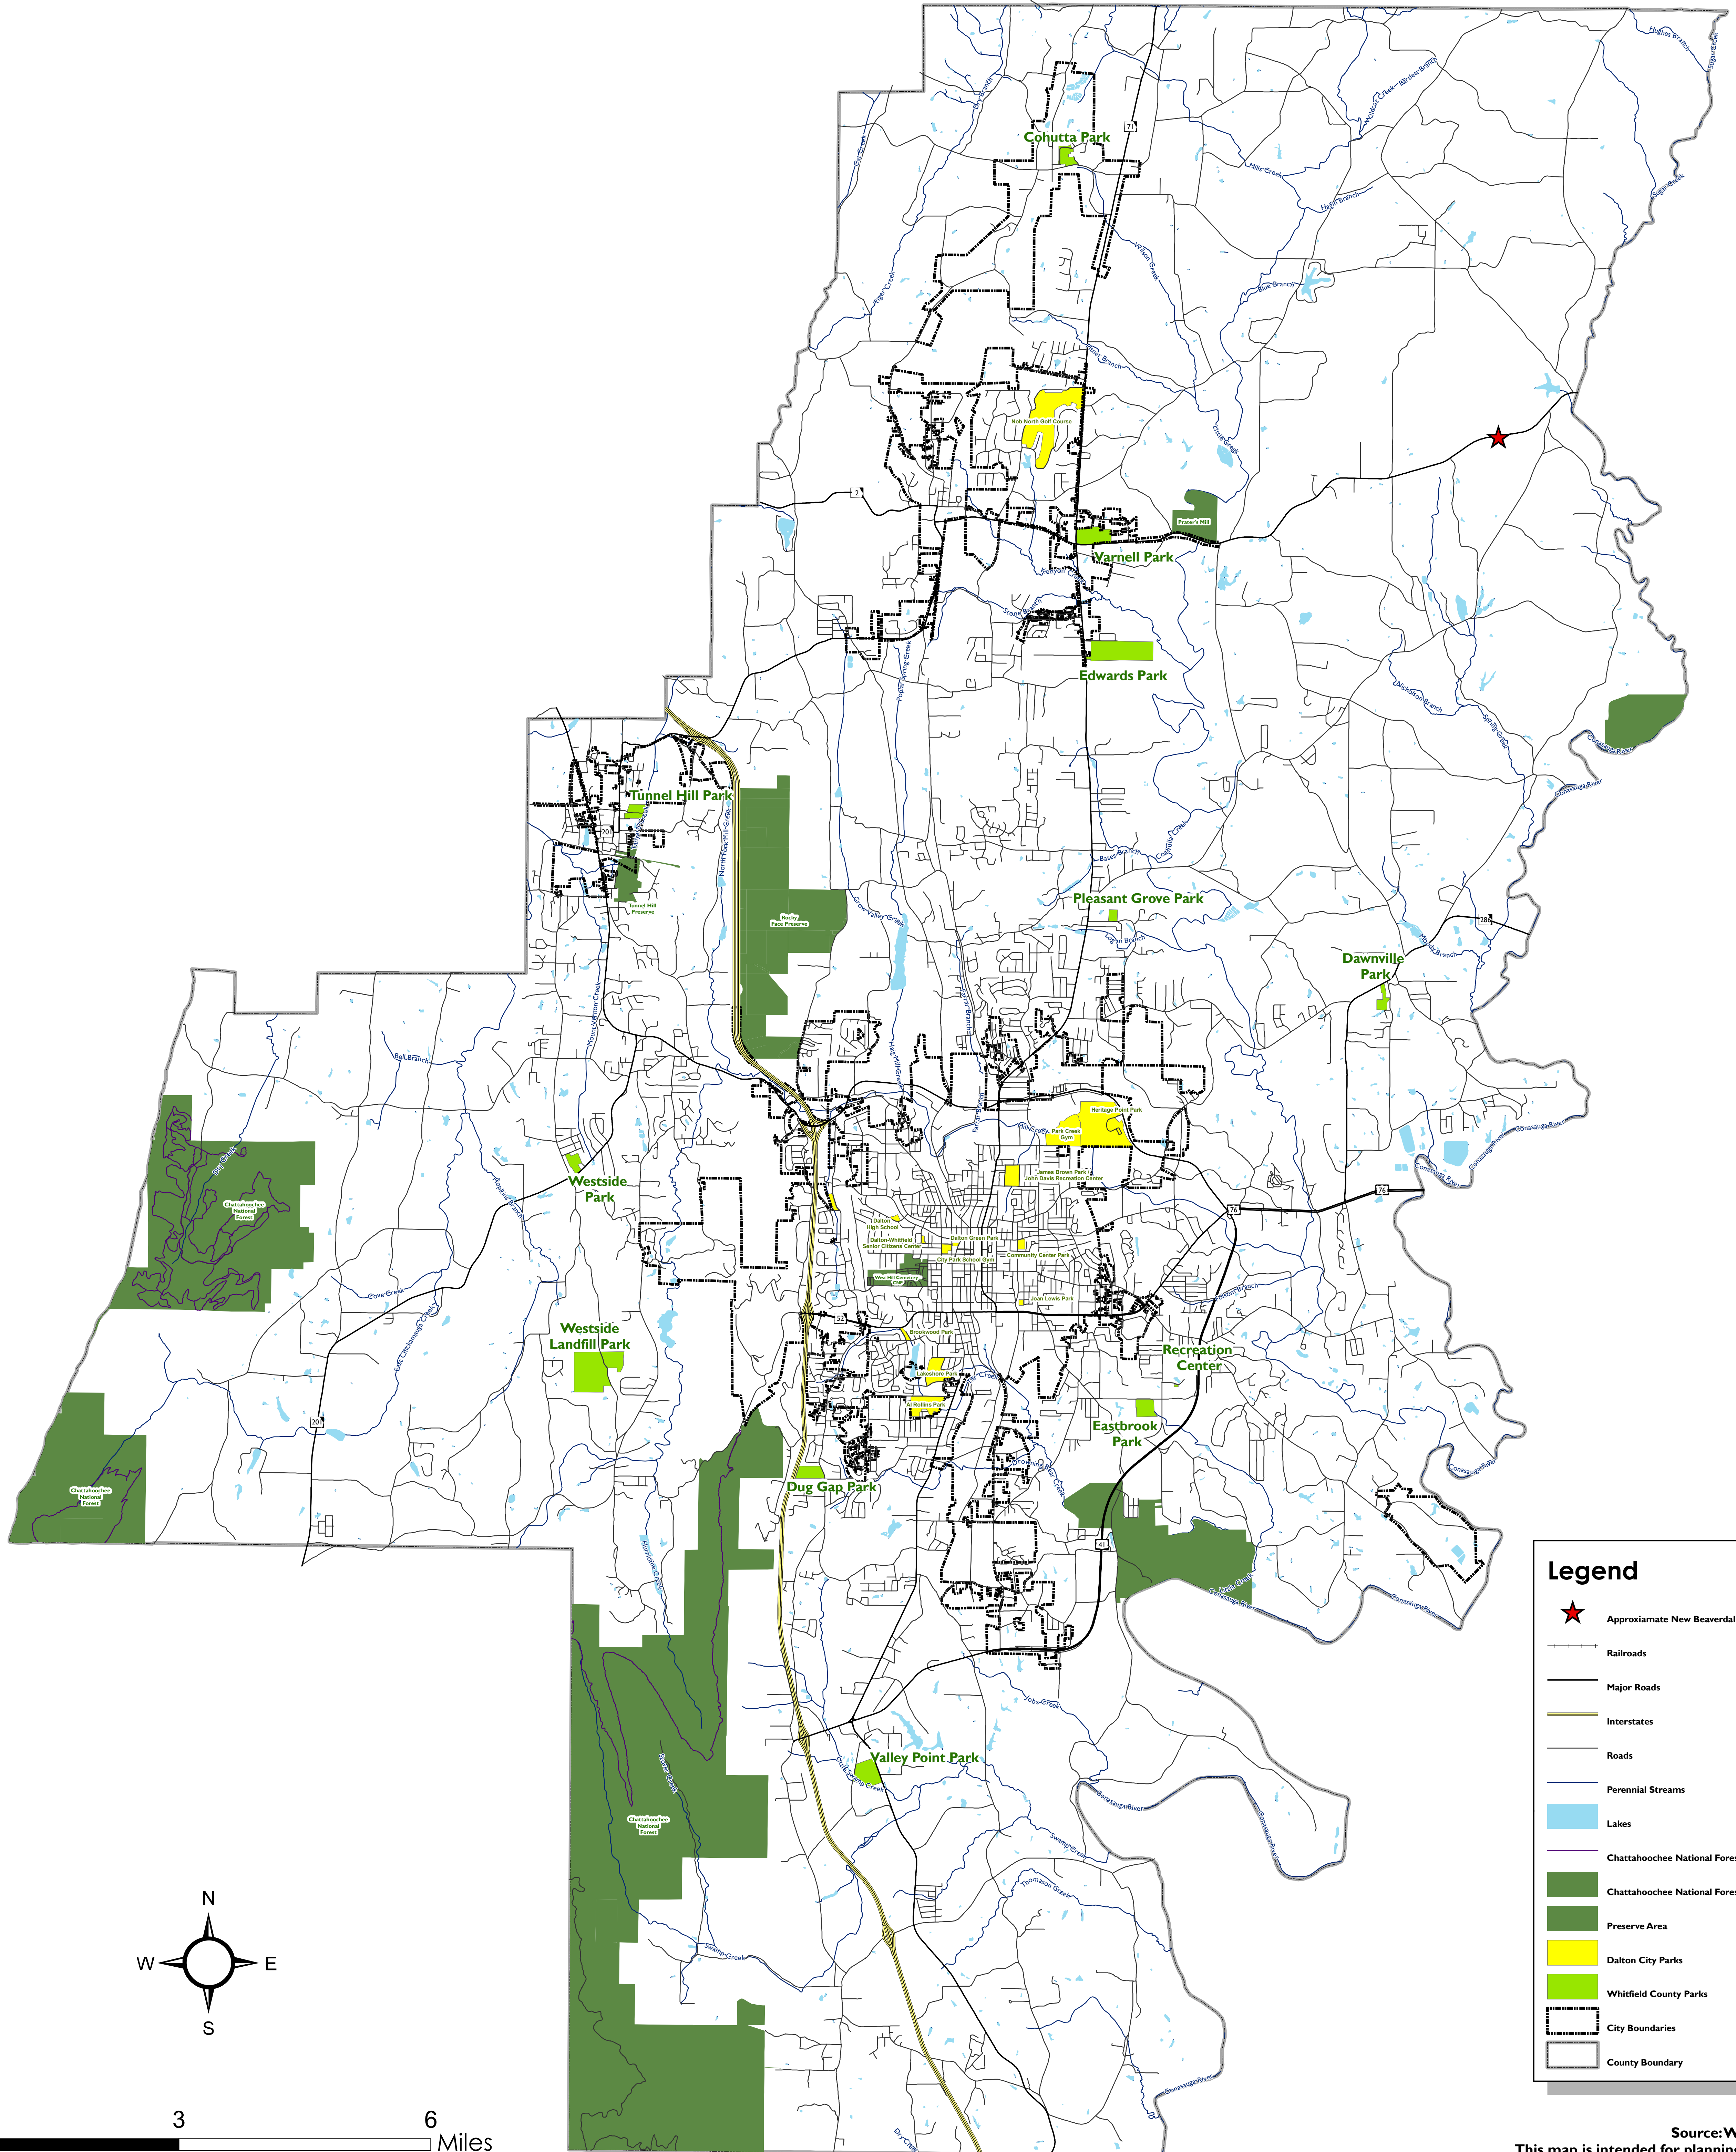

# Whitfield County Parks and Recreation Master Plan

Prepared By:  
Checked By:

**Legend**

- Approximate New Beaverdale School Location
- Railroads
- Major Roads
- Interstates
- Roads
- Perennial Streams
- Lakes
- Chattahoochee National Forest Trails
- Chattahoochee National Forest
- Preserve Area
- Dalton City Parks
- Whitfield County Parks
- City Boundaries
- County Boundary

Source: Whitfield County  
This map is intended for planning purposes only.

Prepared by:

## Existing Parks Map

Map Document: C:\Whitfield\Whitfield Rec Plan\mxd\ExistingParks\_w\Parcels.mxd  
4/2/2008 - 11:19:00 AM