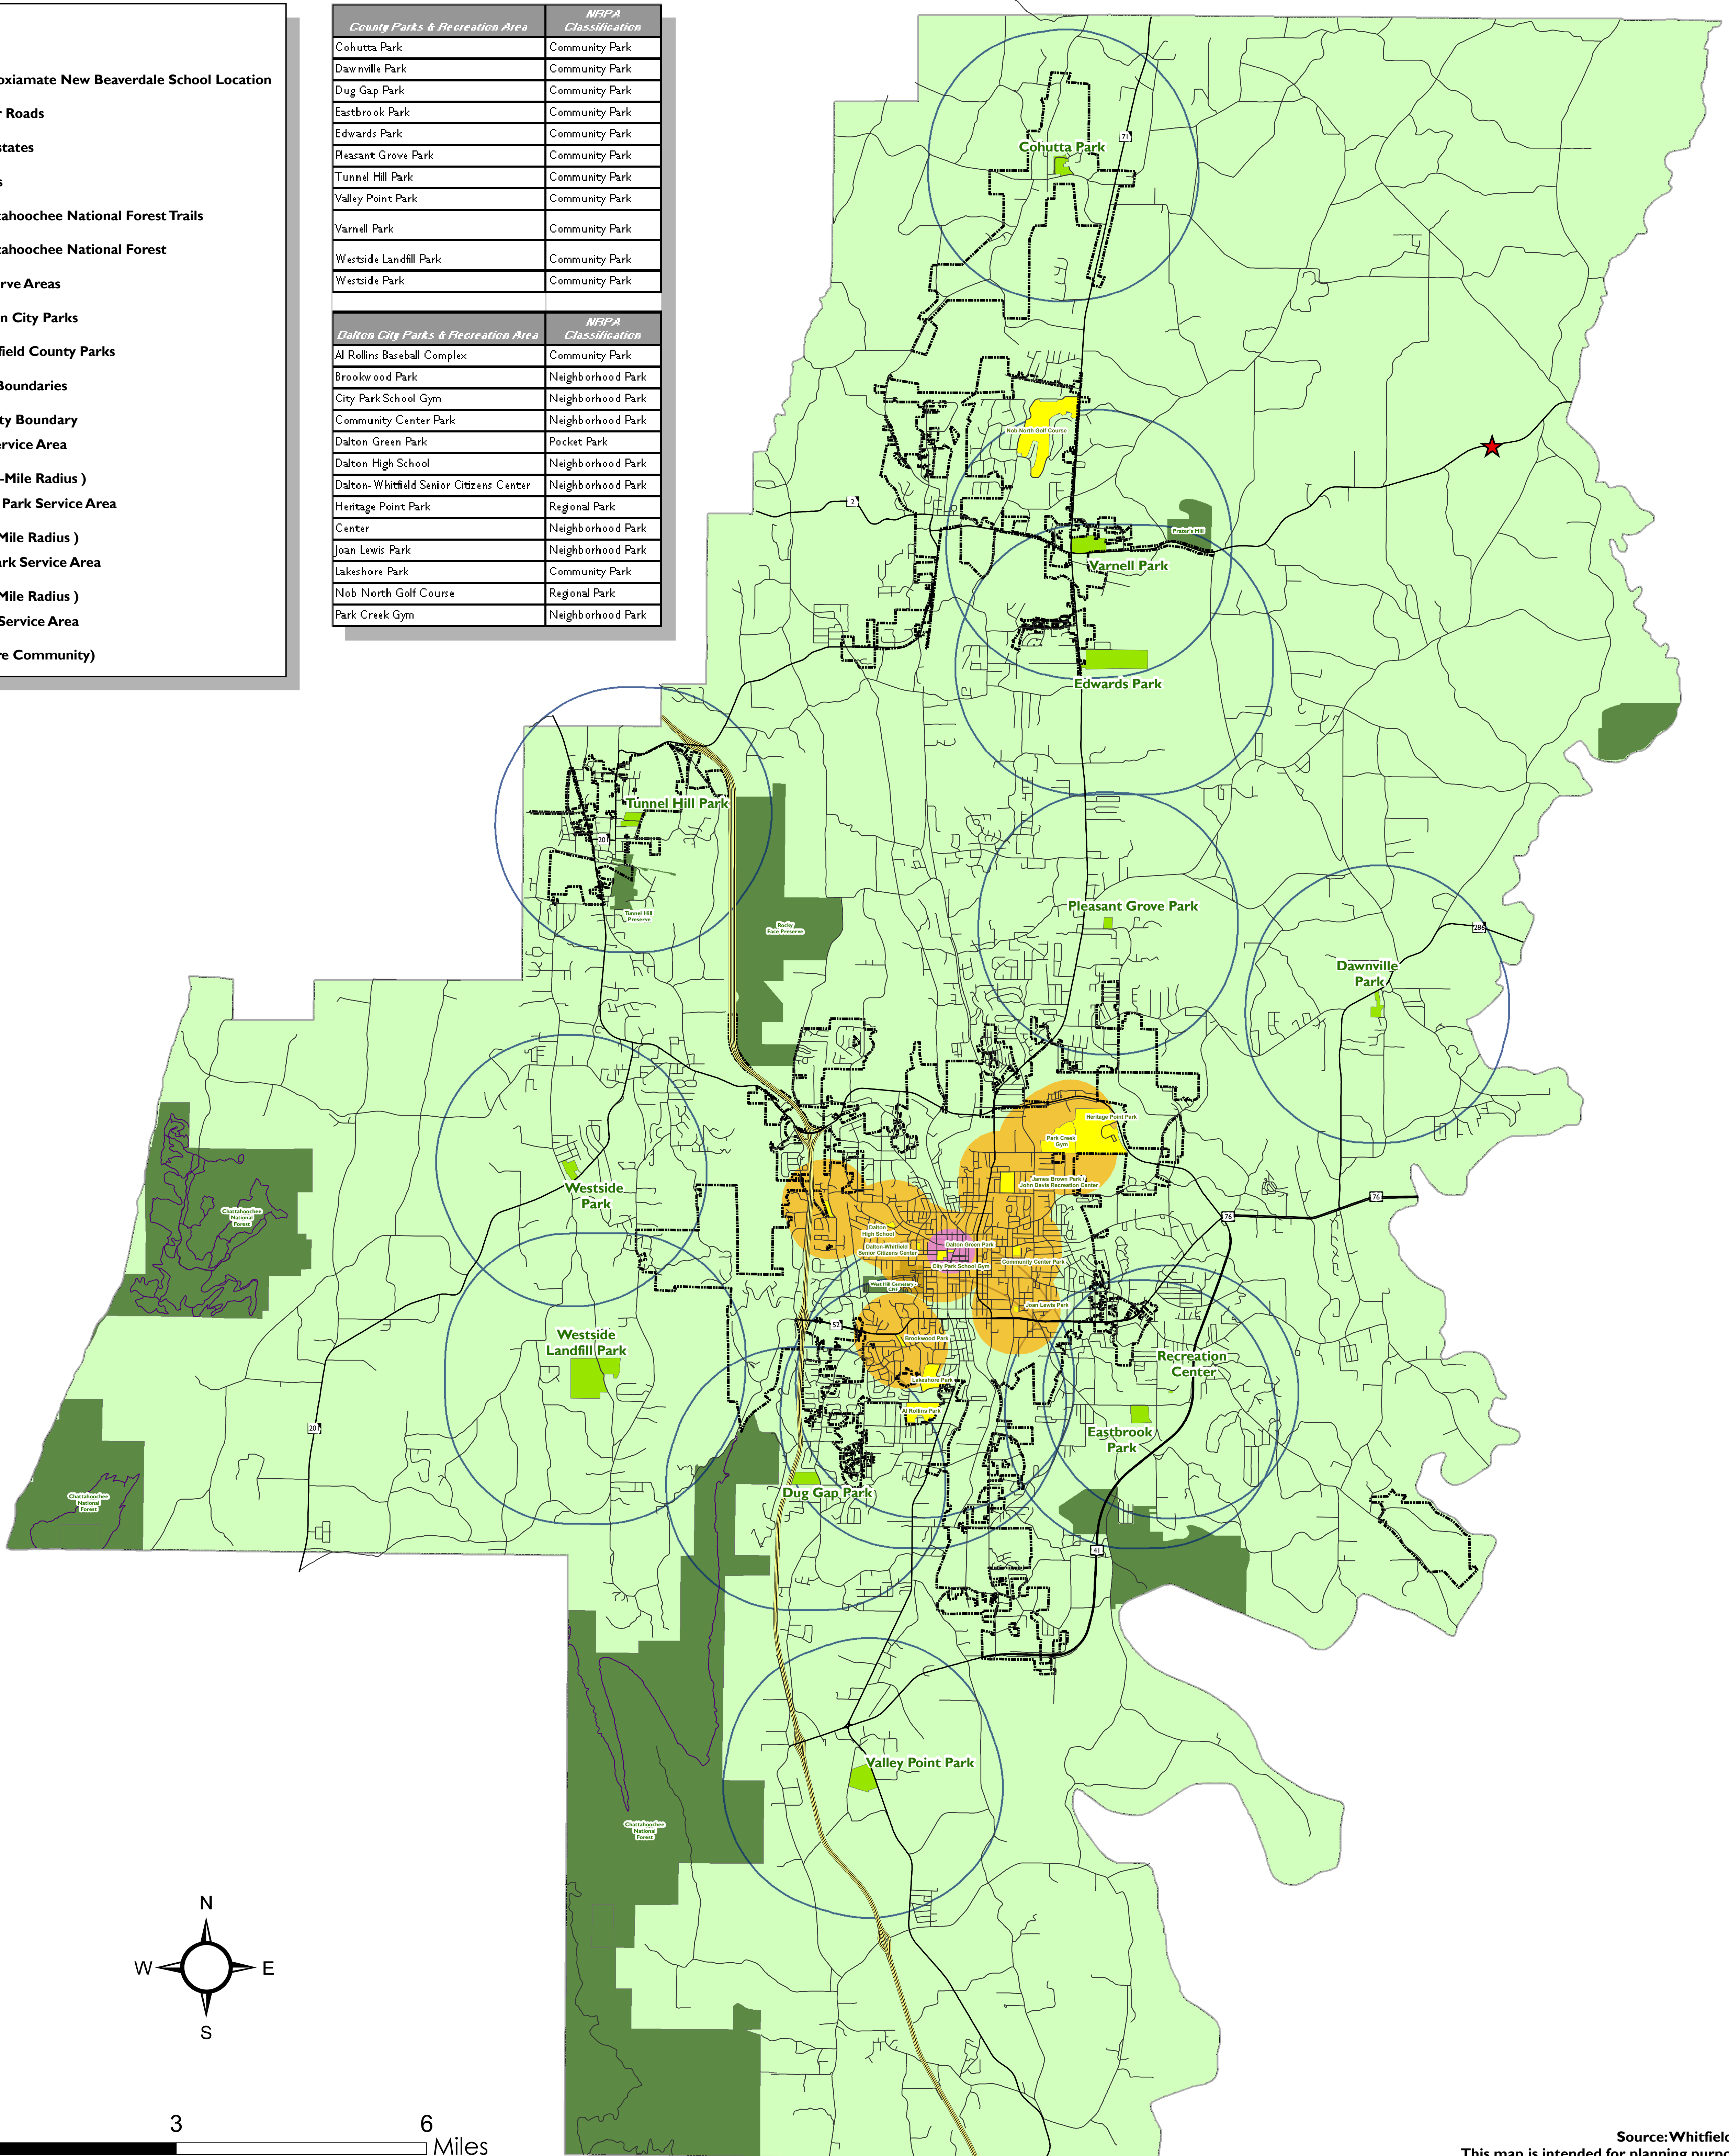

Whitfield County Parks and Recreation Master Plan

Legend

- ★ Approximate New Beavertown School Location
- Major Roads
- Interstates
- Roads
- Chattahoochee National Forest Trails
- Chattahoochee National Forest
- Preserve Areas
- Dalton City Parks
- Whitfield County Parks
- ▭ City Boundaries
- ▭ County Boundary
- Pocket Park Service Area
- (0.25-Mile Radius)
- Neighborhood Park Service Area
- (0.5-Mile Radius)
- Community Park Service Area
- (1.5-Mile Radius)
- Regional Park Service Area
- (Entire Community)

County Parks & Recreation Area	NRPA Classification
Cohutta Park	Community Park
Dawnville Park	Community Park
Dug Gap Park	Community Park
Eastbrook Park	Community Park
Edwards Park	Community Park
Pleasant Grove Park	Community Park
Tunnel Hill Park	Community Park
Valley Point Park	Community Park
Warnell Park	Community Park
Westside Landfill Park	Community Park
Westside Park	Community Park

Dalton City Parks & Recreation Area	NRPA Classification
Al Rollins Baseball Complex	Community Park
Brookwood Park	Neighborhood Park
City Park School Gym	Neighborhood Park
Community Center Park	Neighborhood Park
Dalton Green Park	Pocket Park
Dalton High School	Neighborhood Park
Dalton-Whitfield Senior Citizens Center	Neighborhood Park
Heritage Point Park	Regional Park
Center	Neighborhood Park
Joan Lewis Park	Neighborhood Park
Lakeshore Park	Community Park
Nob North Golf Course	Regional Park
Park Creek Gym	Neighborhood Park

Source: Whitfield County
This map is intended for planning purposes only.

Prepared by:

DRAFT

Existing Parks - Service Areas