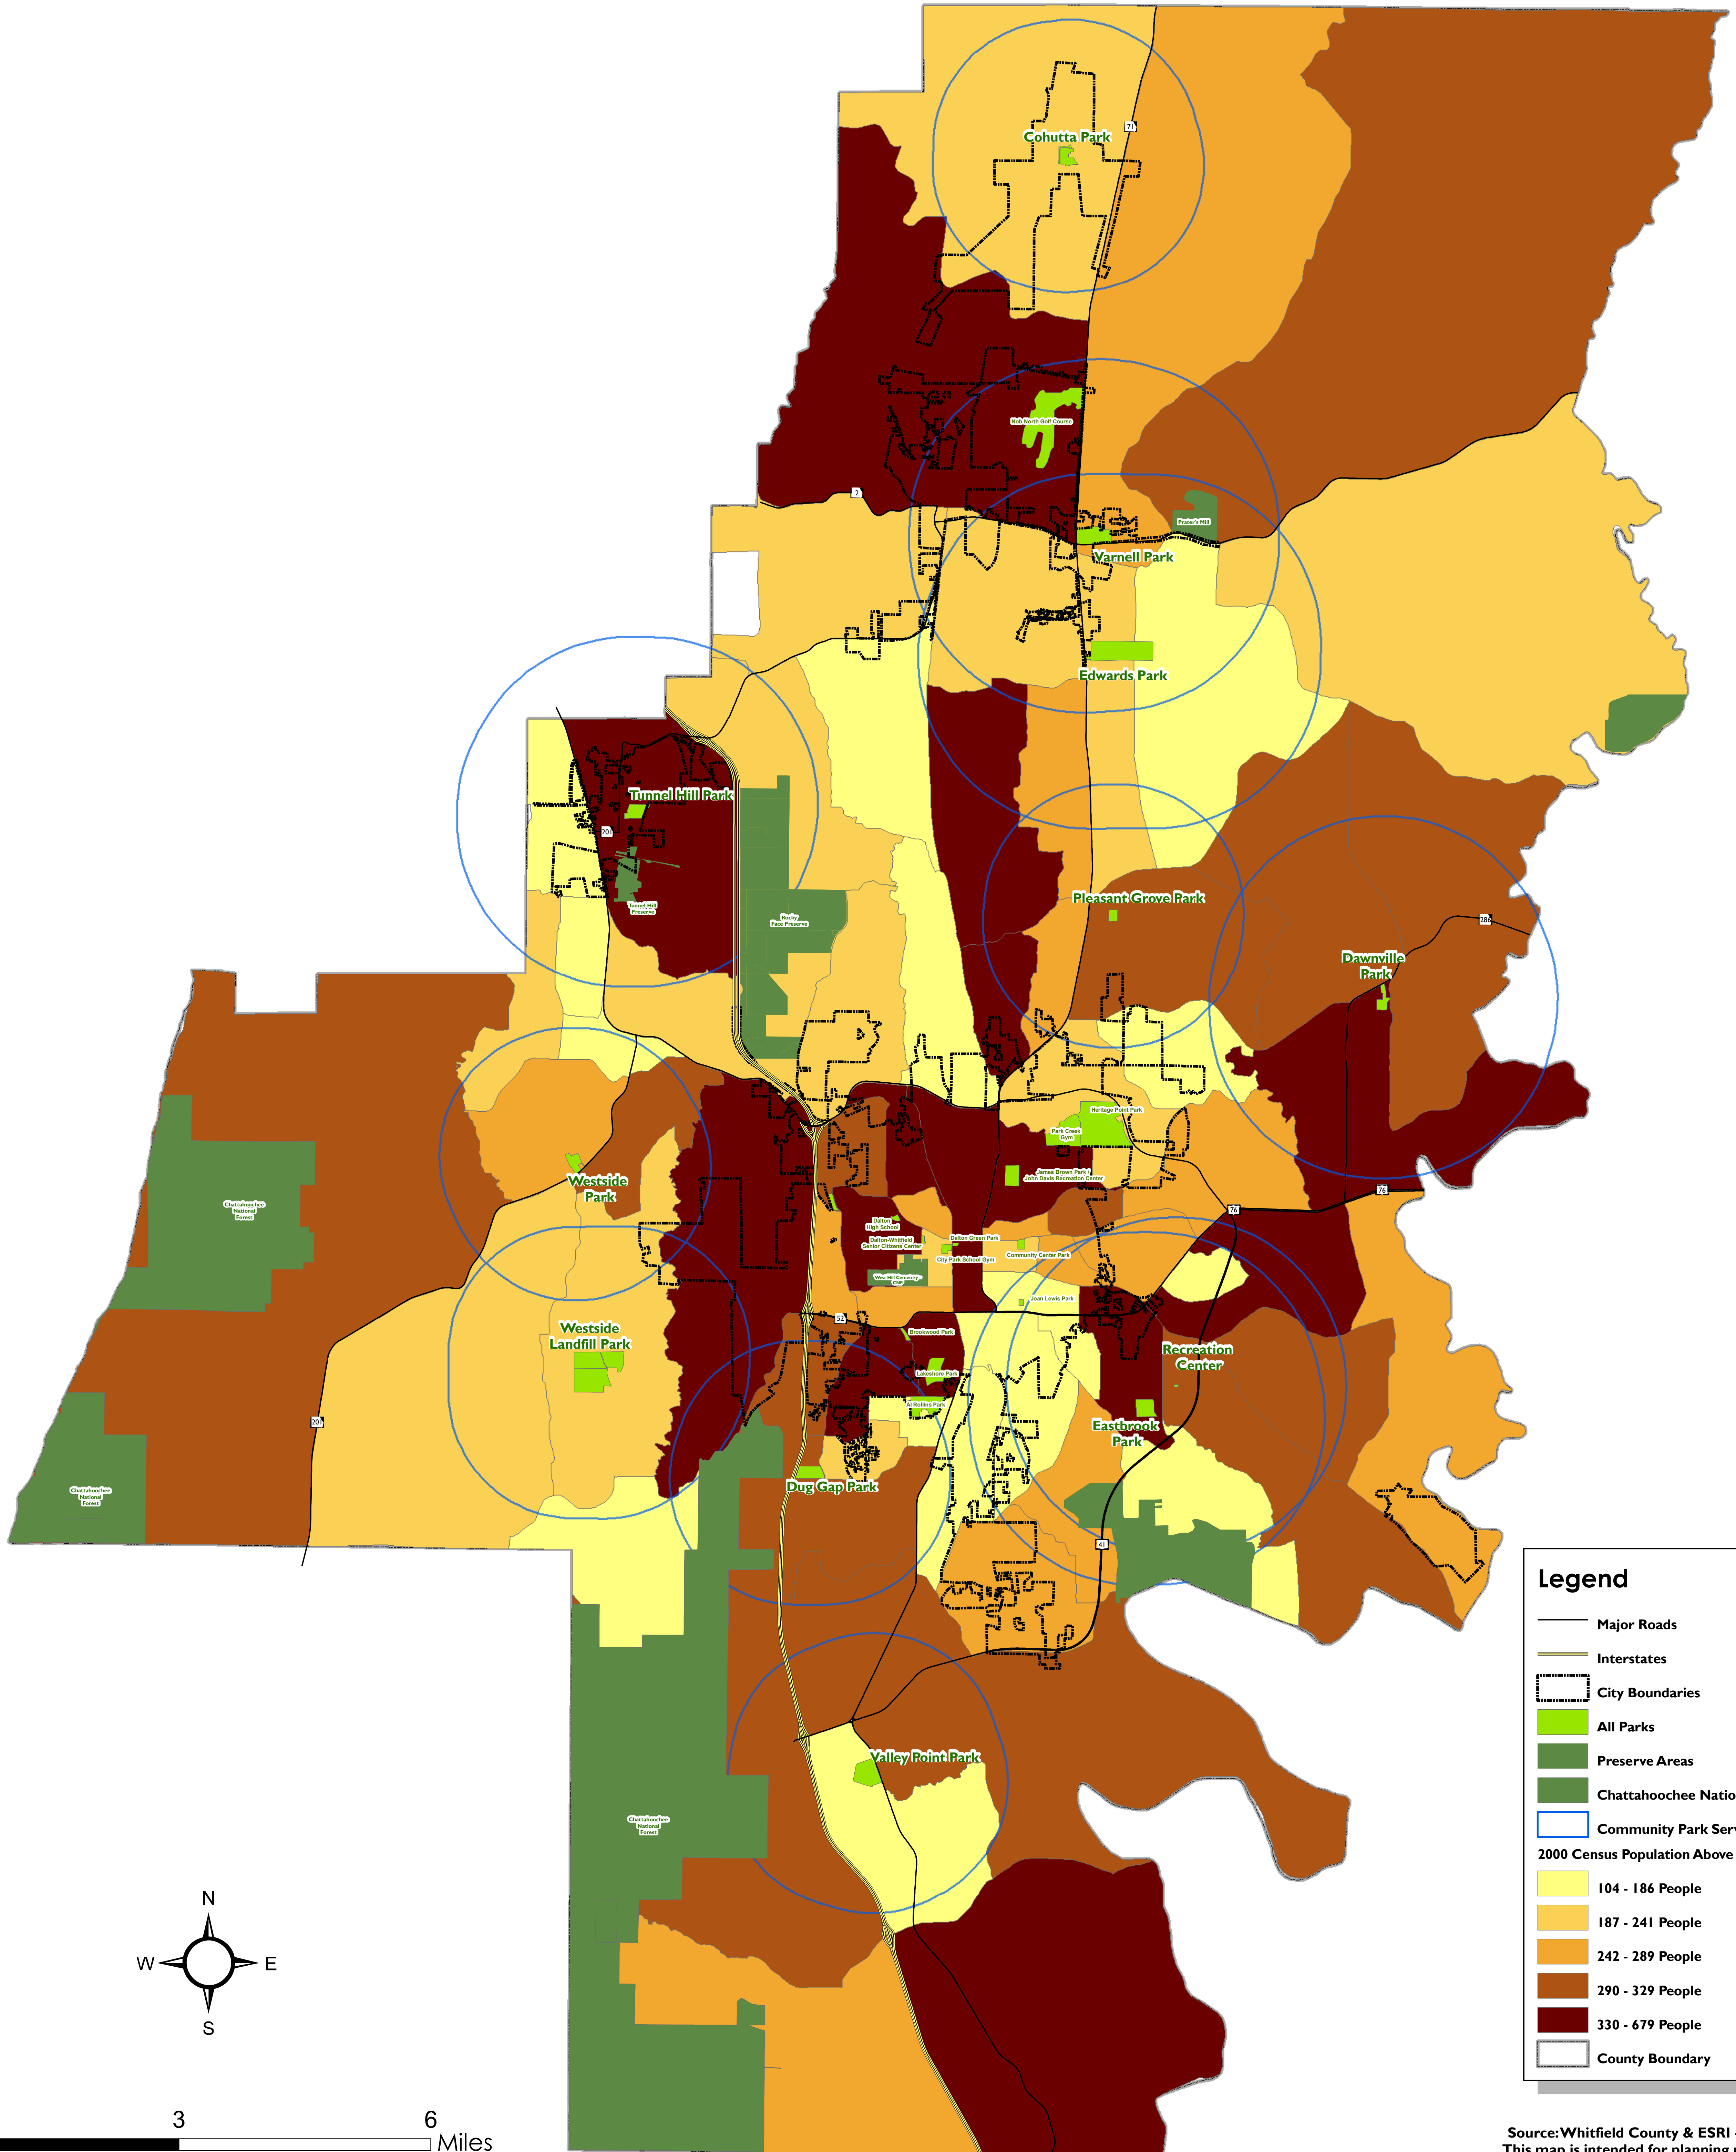

Whitfield County Parks and Recreation Master Plan

Prepared By:
Checked By:

Legend

- Major Roads
- Interstates
- ▭ City Boundaries
- All Parks
- Preserve Areas
- Chattahoochee National Forest
- Community Park Service Area
- 2000 Census Population Above Age 50
- 104 - 186 People
- 187 - 241 People
- 242 - 289 People
- 290 - 329 People
- 330 - 679 People
- ▭ County Boundary

Source: Whitfield County & ESRI - Census Data
This map is intended for planning purposes only.

Prepared by:

2000 Census Population Above Age 50