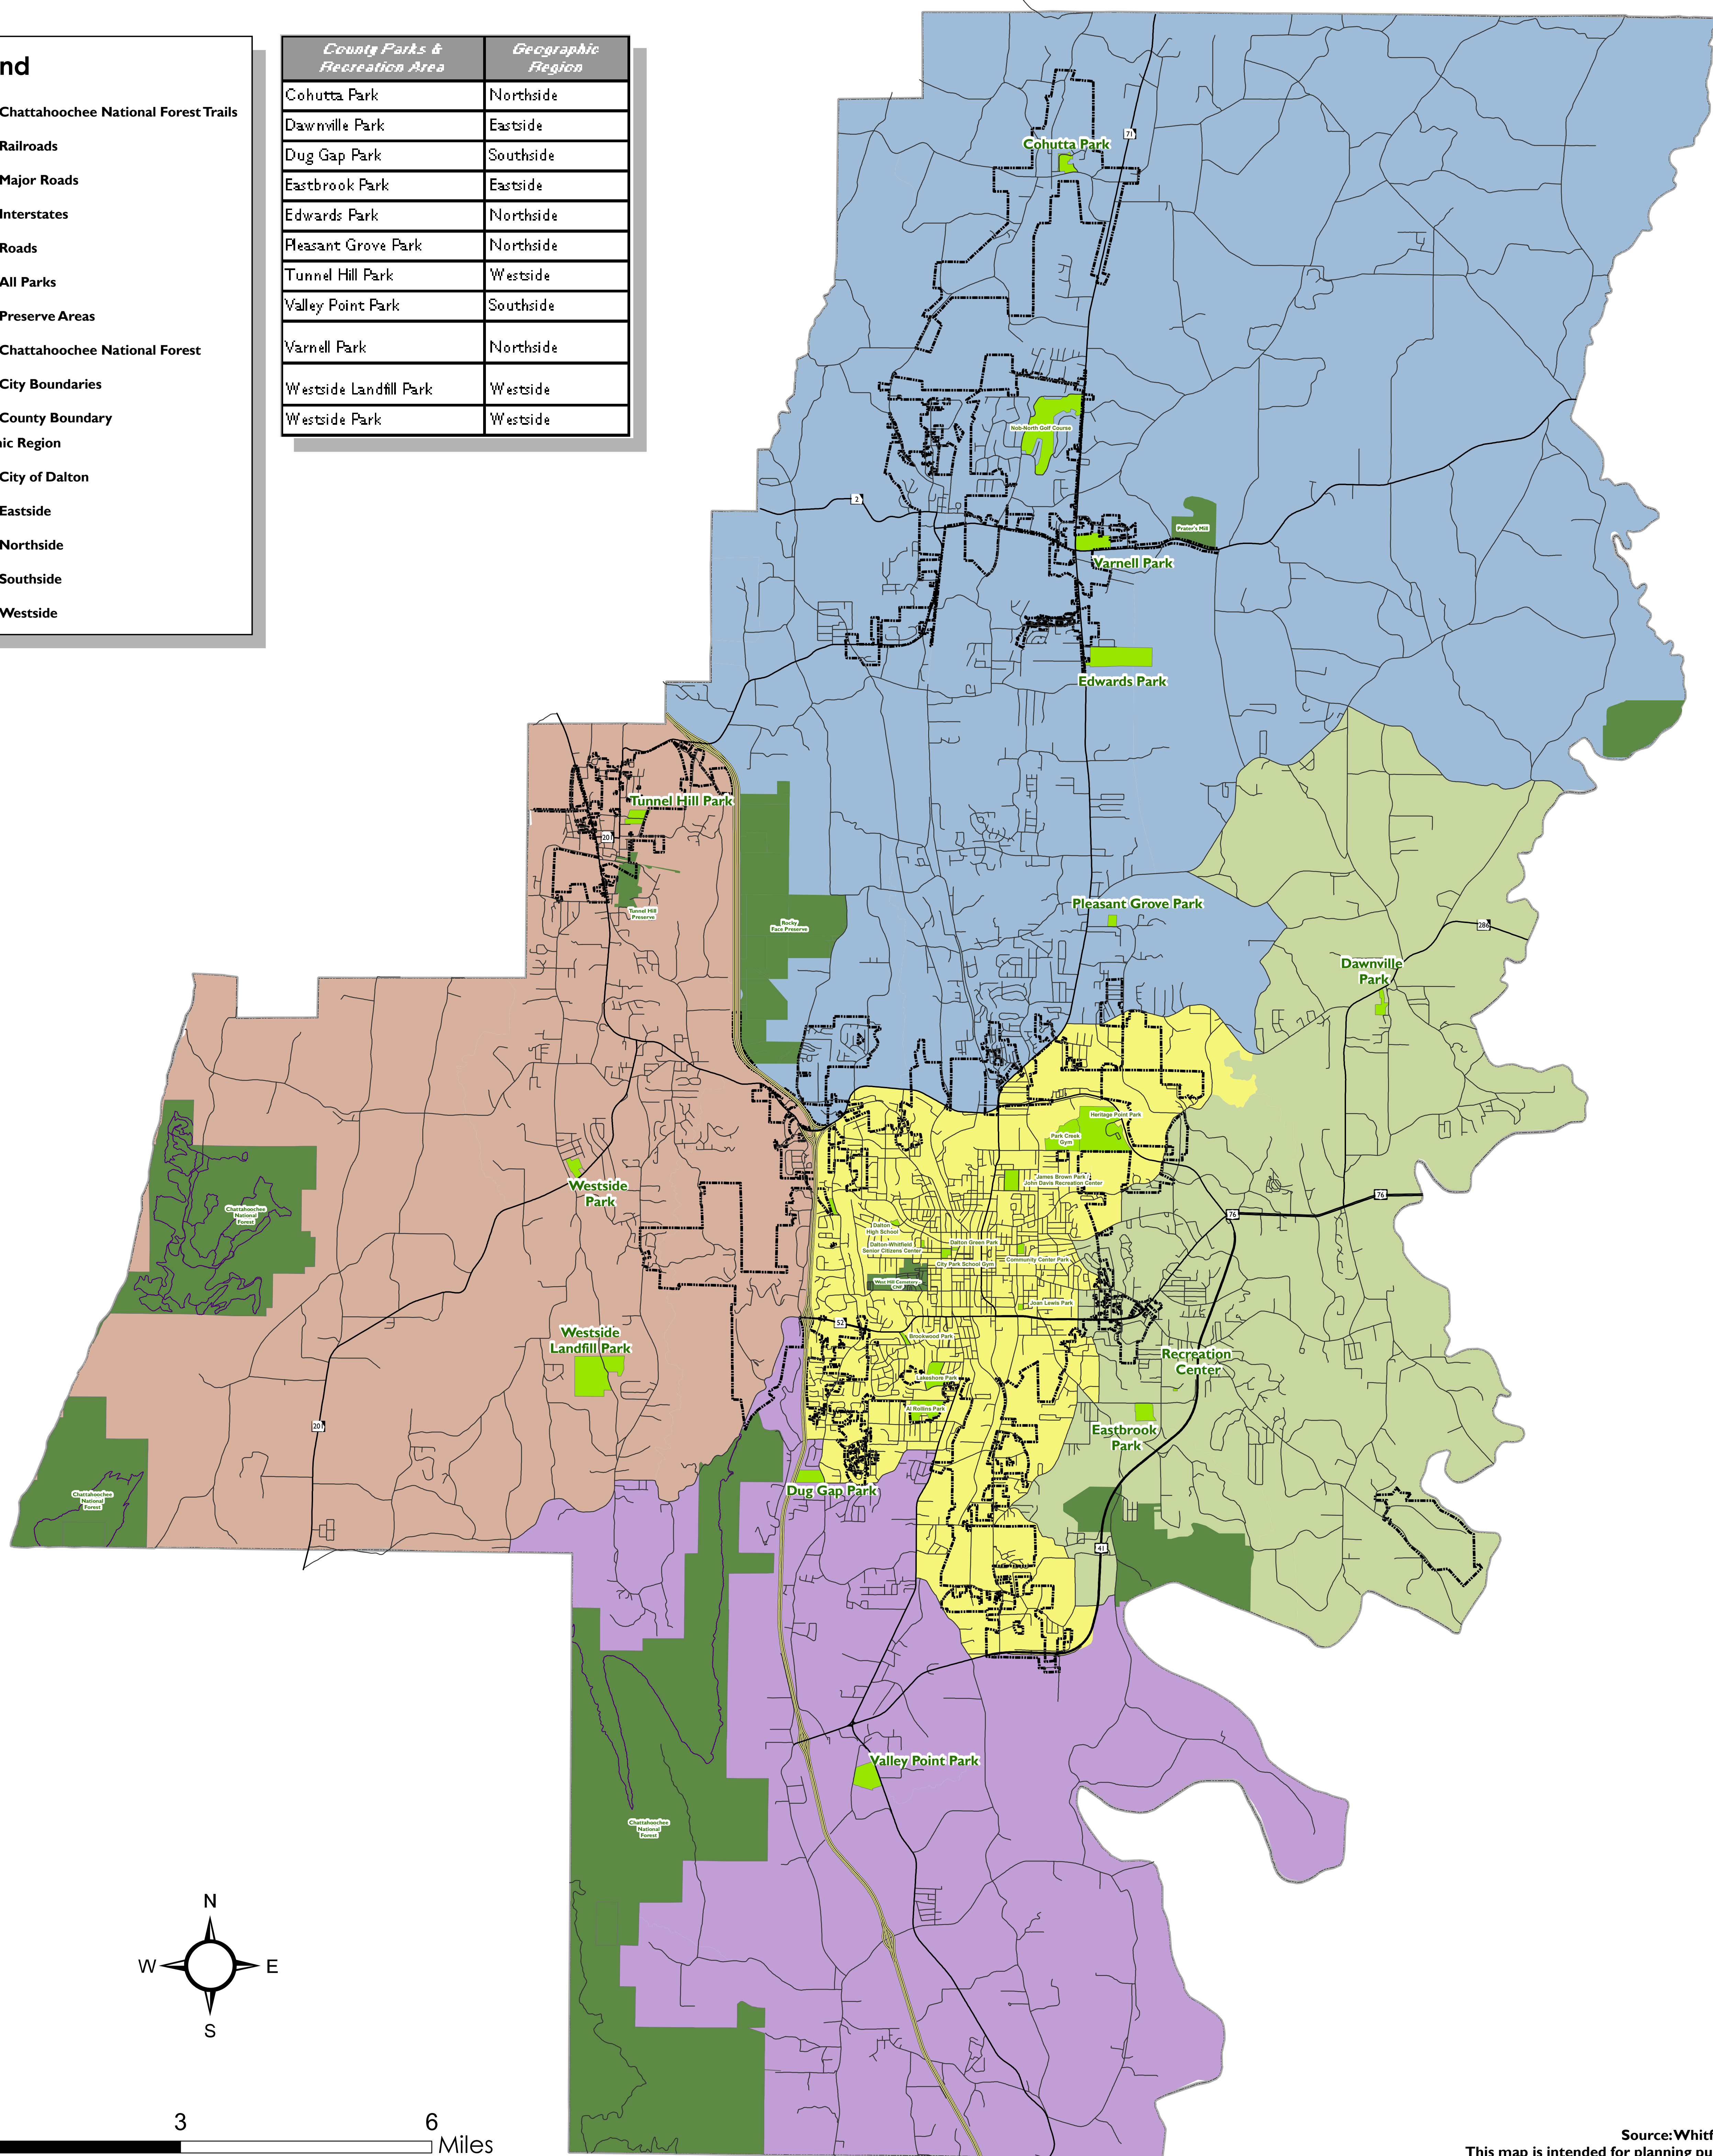

Whitfield County Parks and Recreation Master Plan

Prepared By:
Checked By:

Legend

1. Chattanooga National Forest Trails
   - Railroads
   - Major Roads
   - Interstates
   - Roads
   - All Parks
   - Preserve Areas
   - Chattanooga National Forest
   - City Boundaries
   - County Boundary
2. **Geographic Region**
3. City of Dalton
   - Eastside
   - Northside
   - Southside
   - Westside

County Parks & Recreation Area	Geographic Region
Cohutta Park	Northside
Dawnville Park	Eastside
Dug Gap Park	Southside
Eastbrook Park	Eastside
Edwards Park	Northside
Pleasant Grove Park	Northside
Tunnel Hill Park	Westside
Valley Point Park	Southside
Varnell Park	Northside
Westside Landfill Park	Westside
Westside Park	Westside

Source: Whitfield County
This map is intended for planning purposes only.

Prepared by:

Geographic Regions Map