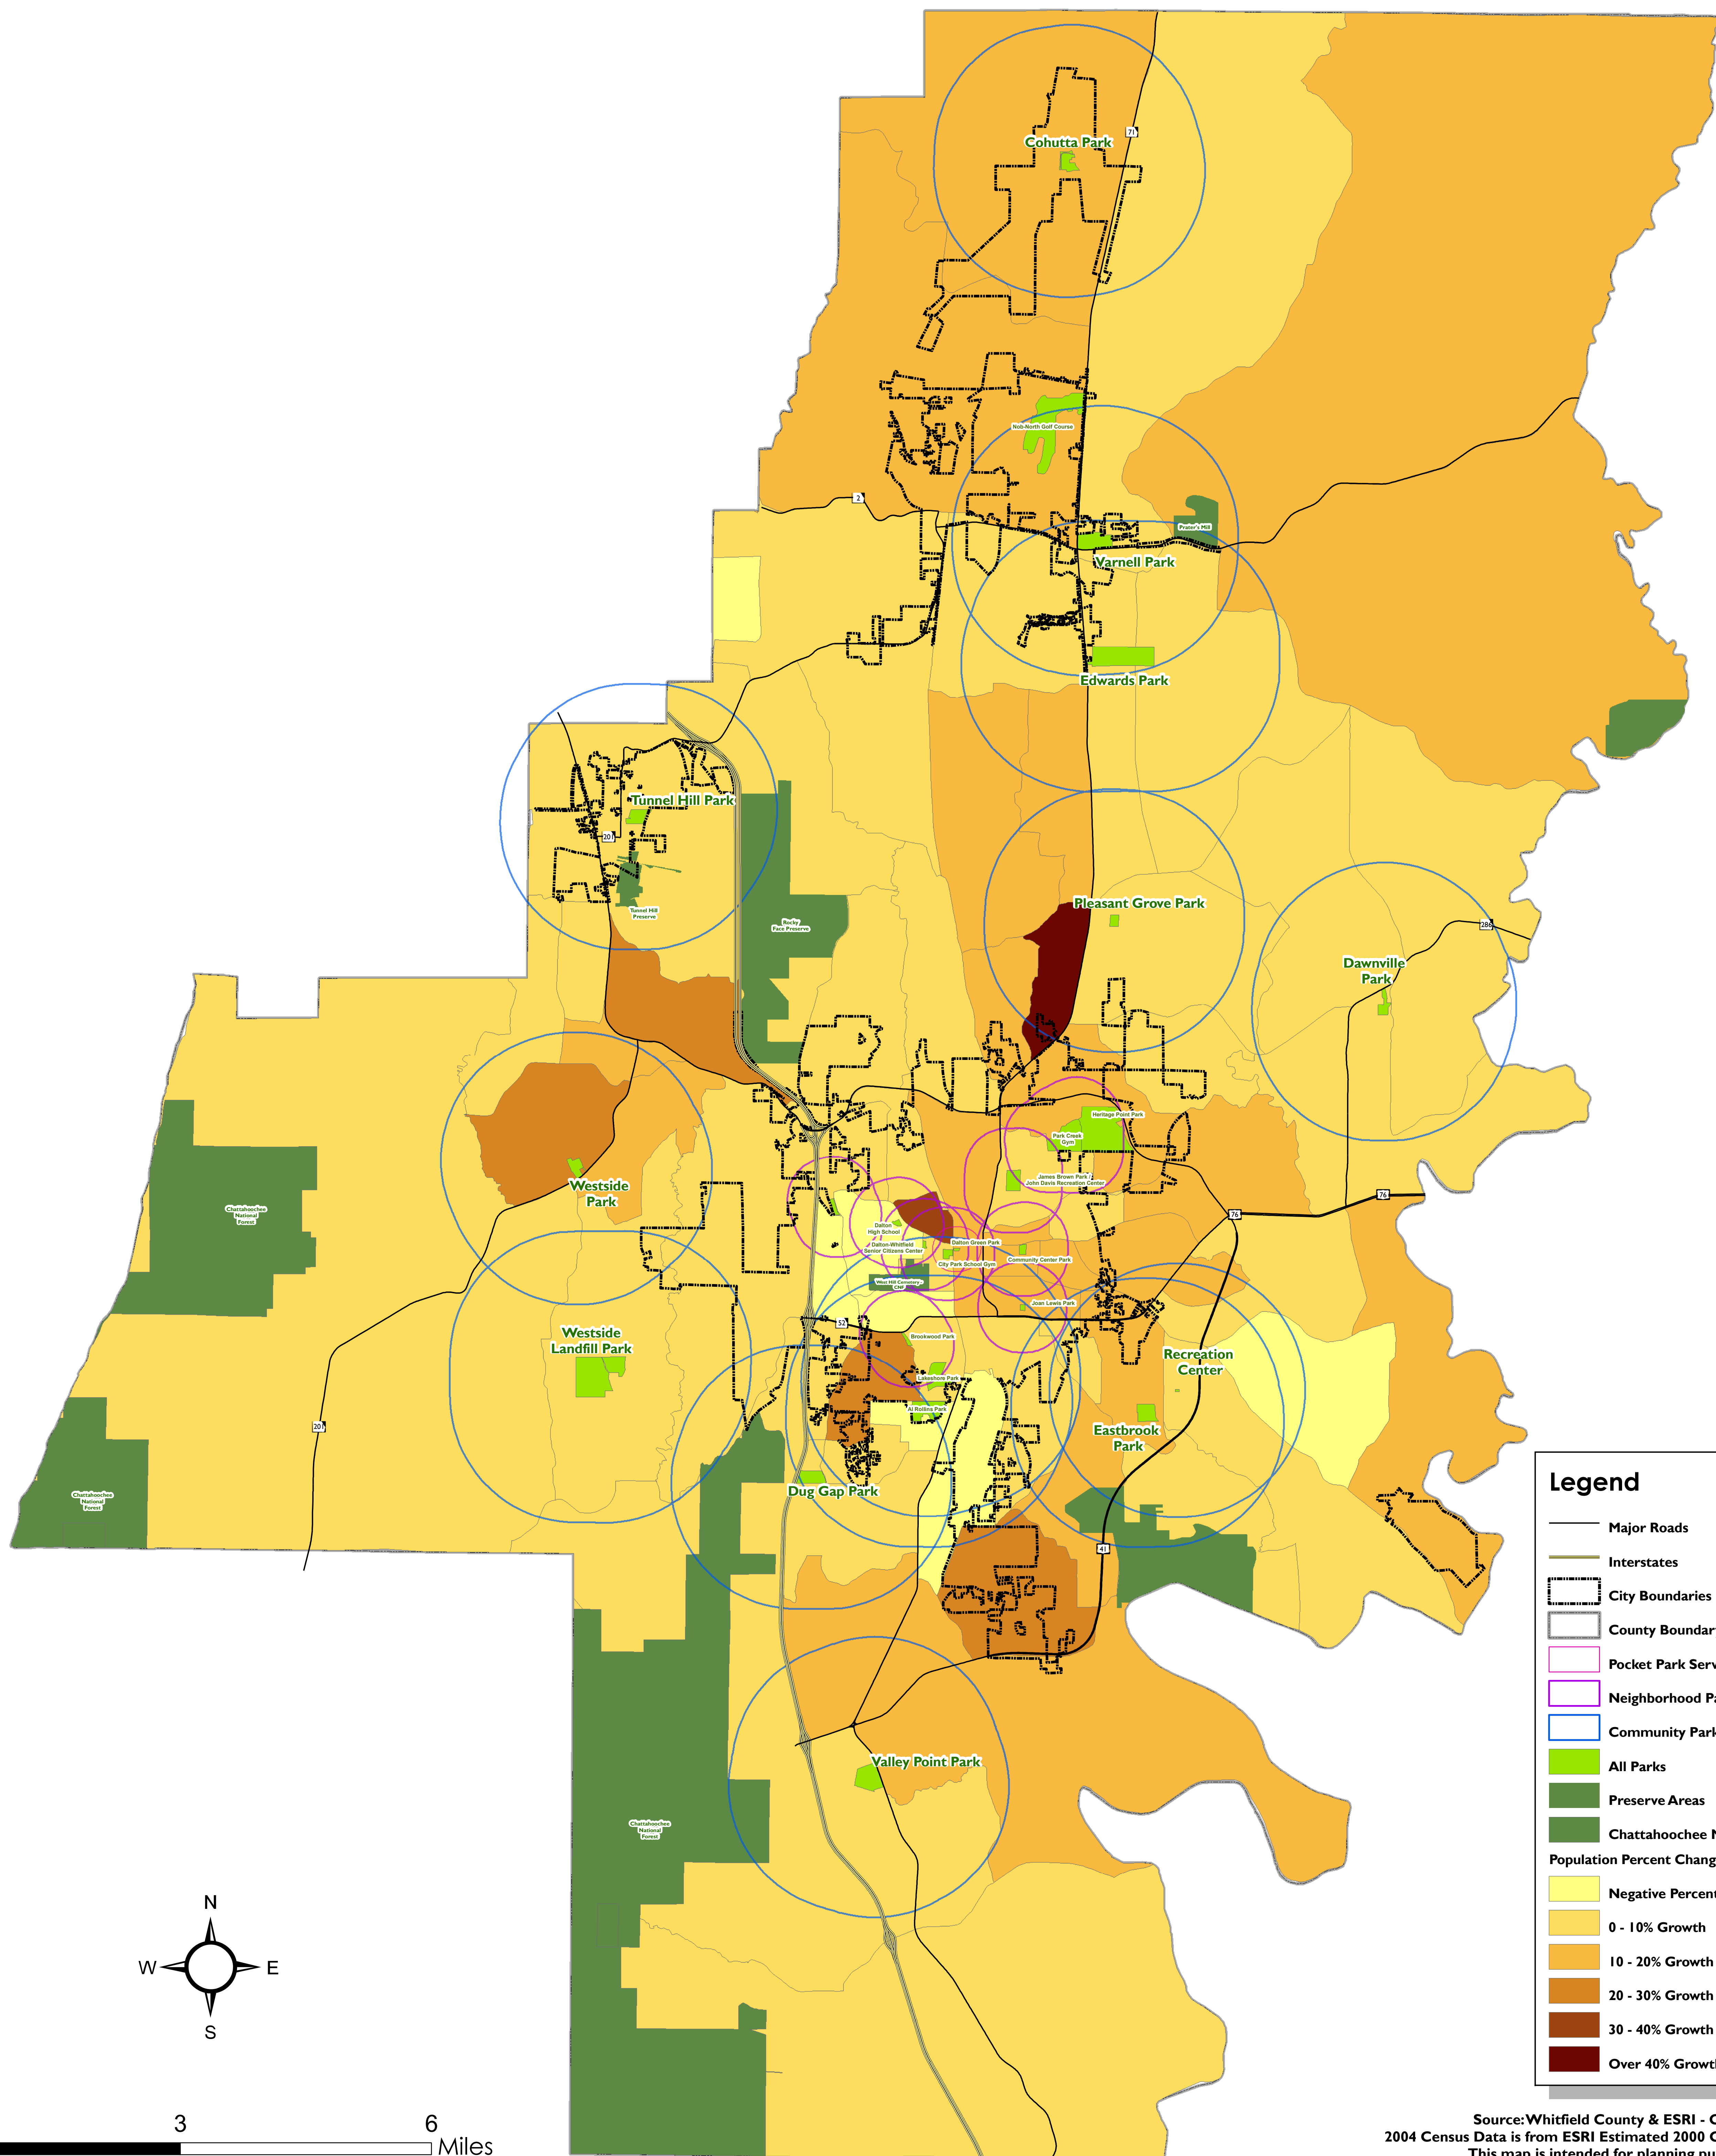

Whitfield County Parks and Recreation Master Plan

Prepared By:
Checked By:

Legend

- Major Roads
- Interstates
- --- City Boundaries
- --- County Boundary
- --- Pocket Park Service Area
- --- Neighborhood Park Service Area
- --- Community Park Service Area
- All Parks
- Preserve Areas
- Chattahoochee National Forest

Population Percent Change (2000-2004)

- Negative Percent Growth
- 0 - 10% Growth
- 10 - 20% Growth
- 20 - 30% Growth
- 30 - 40% Growth
- Over 40% Growth

Source: Whitfield County & ESRI - Census Data
2004 Census Data is from ESRI Estimated 2000 Census Data
This map is intended for planning purposes only.

Prepared by:

DRAFT

Population Percent Change (2000 - 2004)