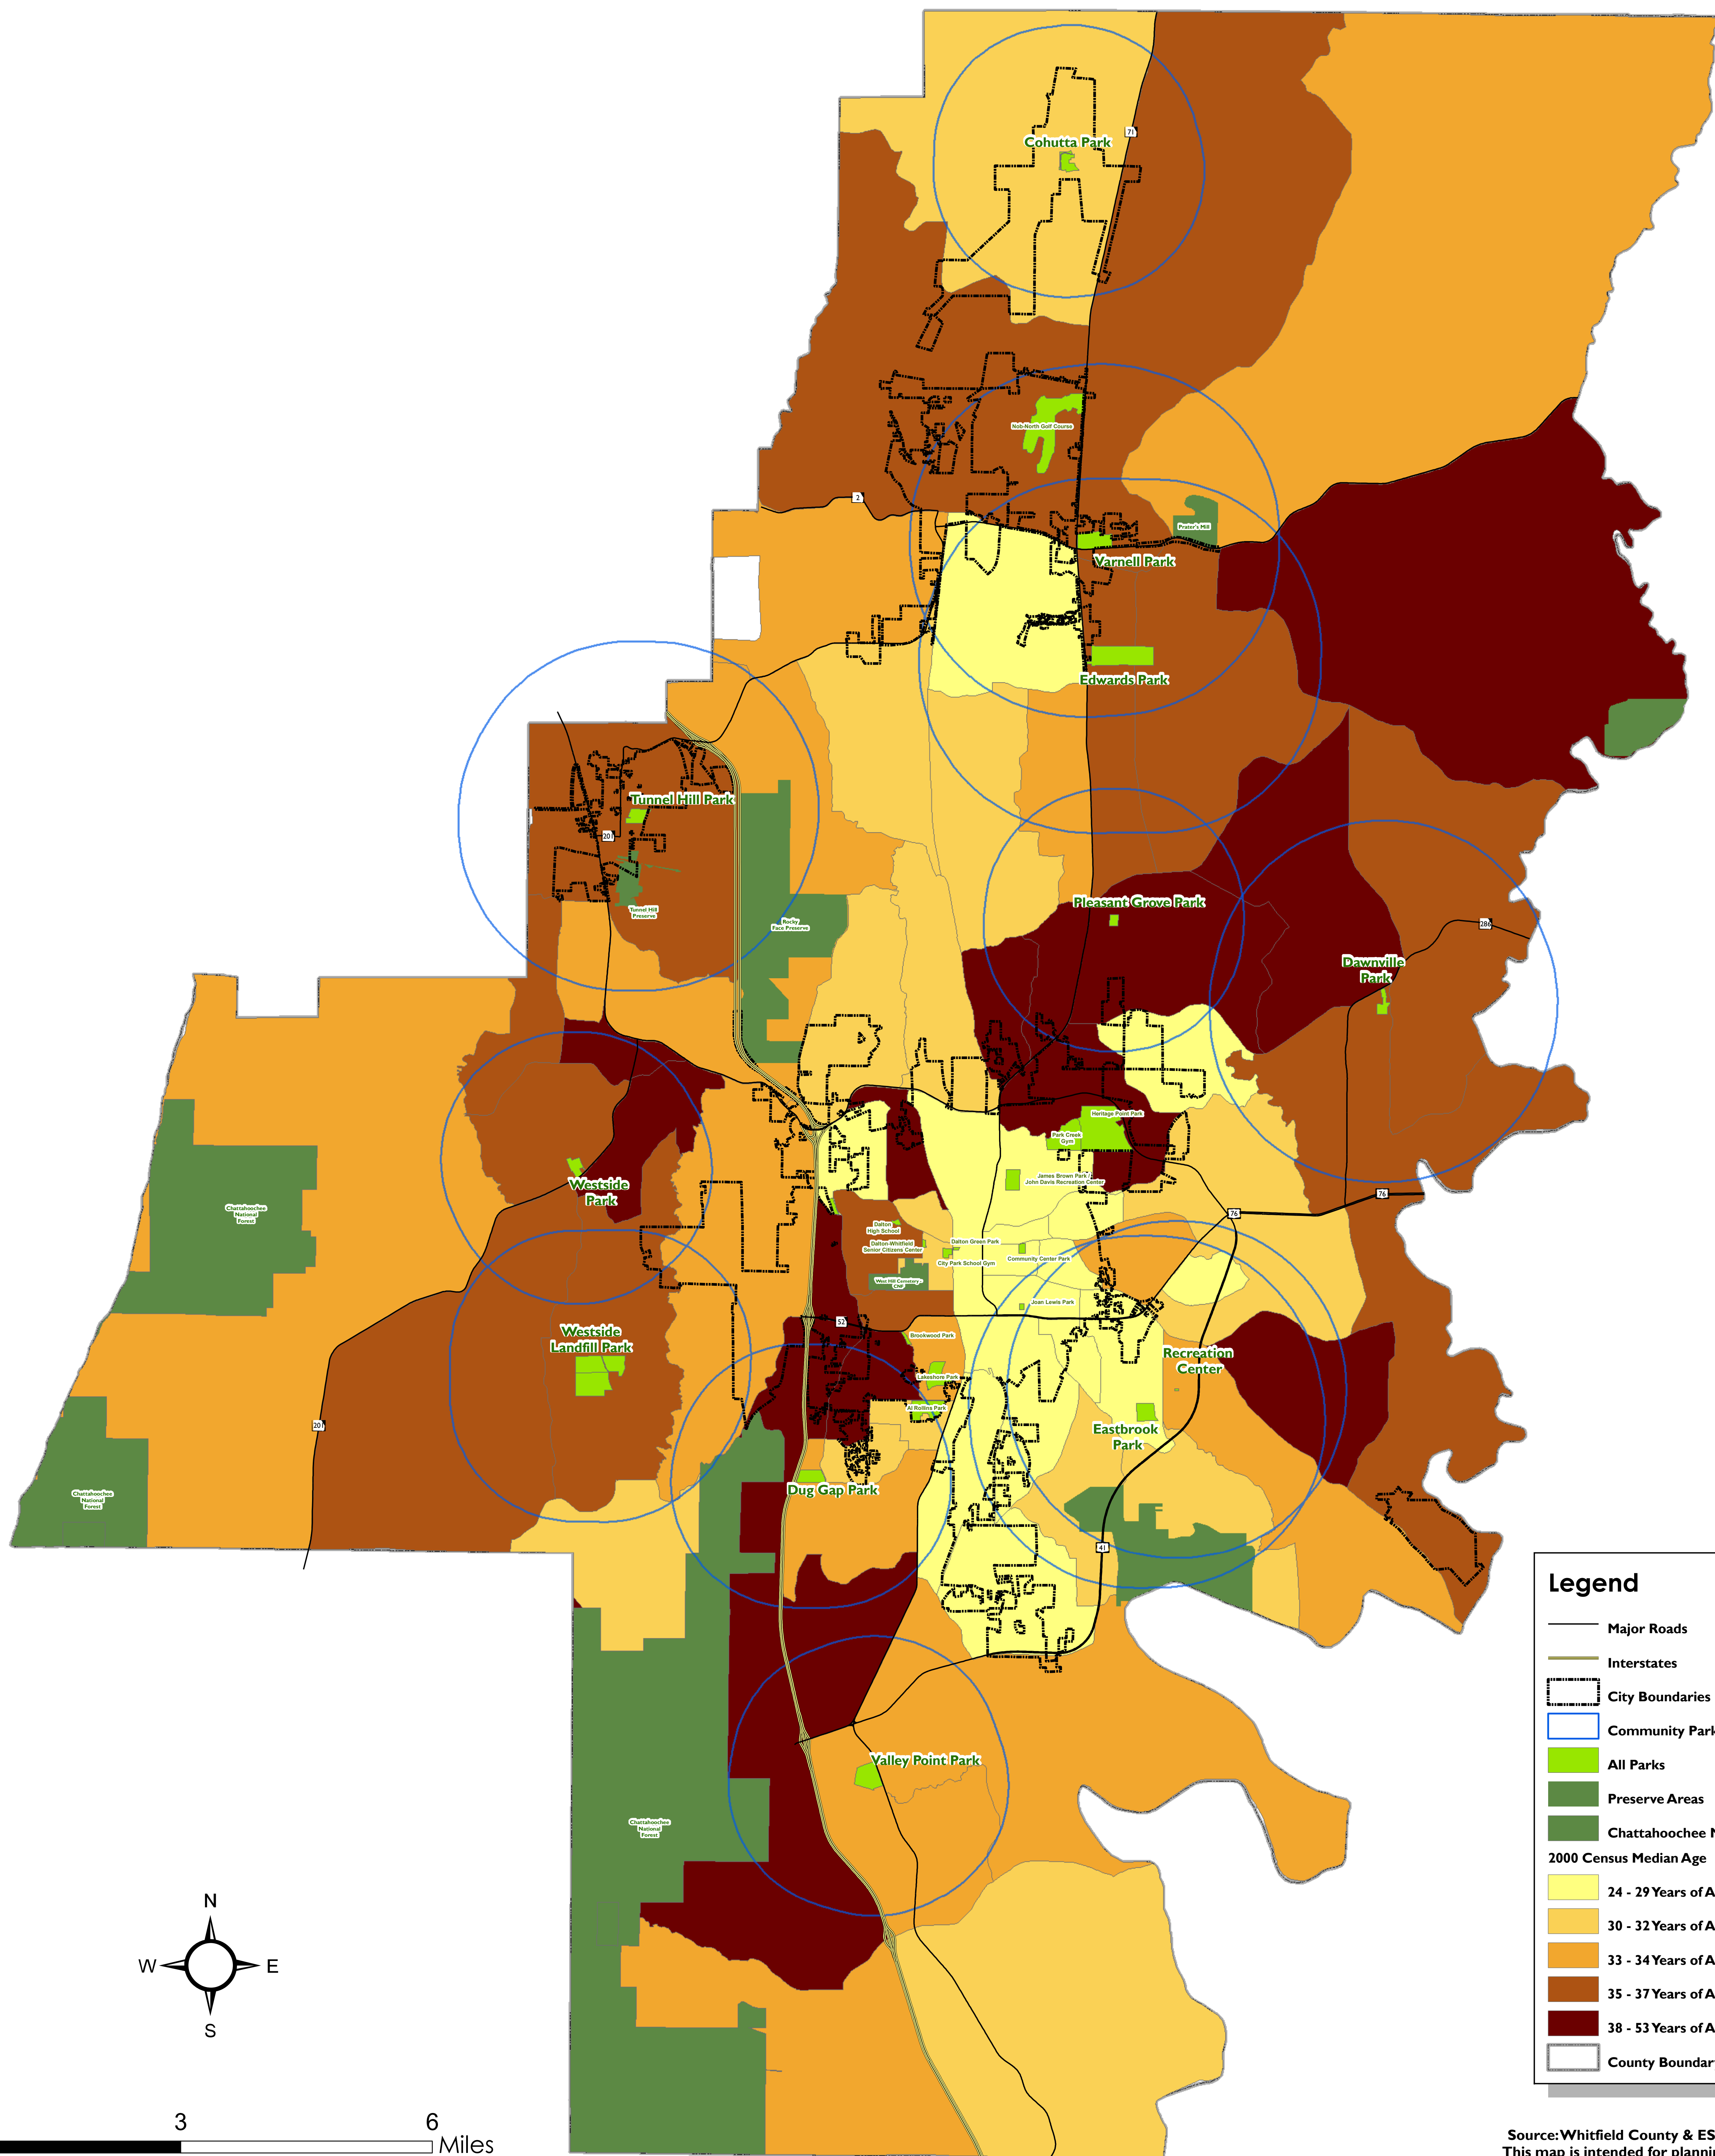

Whitfield County Parks and Recreation Master Plan

Prepared By:
Checked By:

Legend

- Major Roads
- Interstates
- ▭ City Boundaries
- Community Park Service Area
- All Parks
- Preserve Areas
- Chattahoochee National Forest
- 2000 Census Median Age**
- 24 - 29 Years of Age
- 30 - 32 Years of Age
- 33 - 34 Years of Age
- 35 - 37 Years of Age
- 38 - 53 Years of Age
- ▭ County Boundary

0 3 6 Miles

Source: Whitfield County & ESRI - Census Data
This map is intended for planning purposes only.

Prepared by:

Census 2000 - Median Age